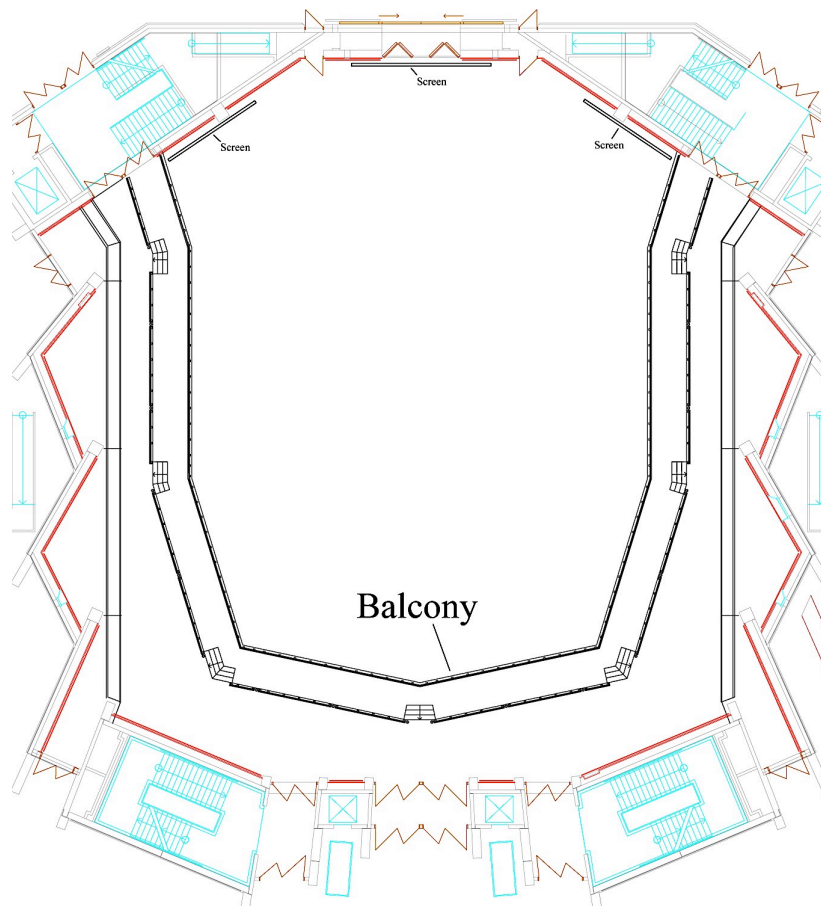

Equipment:

2 x Barco FLM-HD20, Resolution: 1920 x 1080, Aspect ratio:16:9 (20.000 lumen). For center screen. One as main projector and one as backup.

2 x Barco FLM-HD20, Resolution: 1920 x 1080, Aspect ratio:16:9 (20.000 lumen) For the side screens (not included in standard rental price)

7 x Panasonic AW-HE100 (HD1080i remote controlled camera's, with a Panasonic AV-HS450 HD video mixer) (not included in standard rental price) please contact us for further details.

1 x Panasonic Blu-Ray player

3 x Kramer VP728 – Scaler

1 x Analog Way – DiVentix II

1 x DigiCo SD8 – 86 channels in / 86 channels out.

1 x Shure wireless mic

20 x Turbosound TFA600 HWDP

4 x Turbosound TFA600 LDP

1 x GrandMA II Lite

12 x 2 KW Fresnell ADB Pole op FPS20

1 x Free Wifi (access code: tivolihotel)